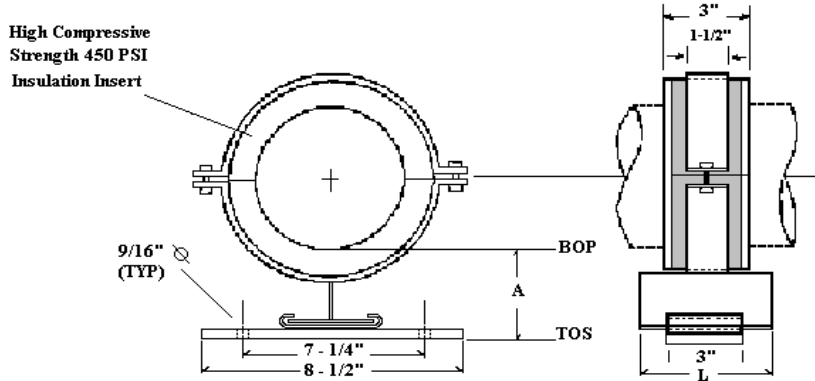

## Small Bore Pipe

PG-1 Axial Movement +/- 2"  
 PG-1 PLUS Axial Movement +/- 4-1/2"

PS-1  
 UN-Guided Slide

## Large Bore Pipe

PG-3 Axial Movement +/- 2"  
 PG-3 PLUS Axial Movement +/- 4-1/2"

PS-3  
 UN-Guided Slide