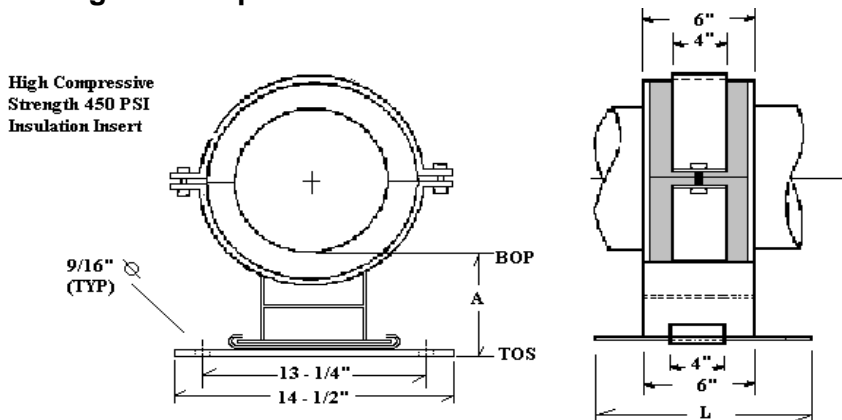

## Medium Bore Pipe

PG-2 Axial Movement +/- 2"  
 PG-2 PLUS Axial Movement +/- 4-1/2"

PS-2  
 UN-Guided Slide

## Large Bore Pipe

PG-3 Axial Movement +/- 2"  
 PG-3 PLUS Axial Movement +/- 4-1/2"

PS-3  
 UN-Guided Slide