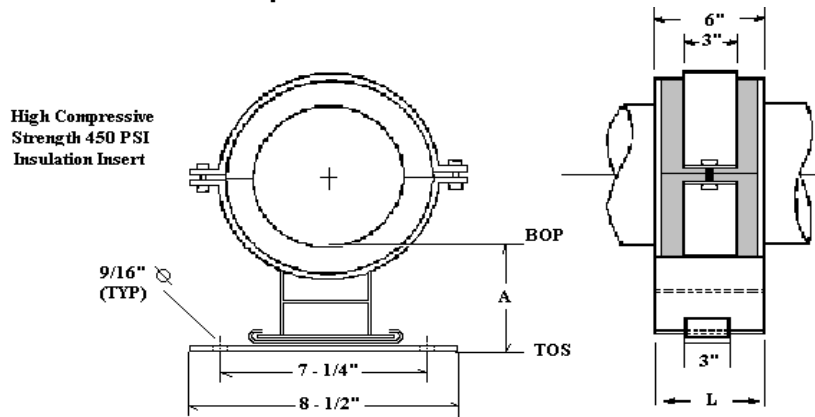

## Small Bore Pipe

PG-1 Axial Movement +/- 2"  
 PG-1 PLUS Axial Movement +/- 4-1/2"

PS-1  
 UN-Guided Slide

## Medium Bore Pipe

PG-2 Axial Movement +/- 2"  
 PG-2 PLUS Axial Movement +/- 4-1/2"

PS-2  
 UN-Guided Slide

## Large Bore Pipe

PG-3 Axial Movement +/- 2"  
 PG-3 PLUS Axial Movement +/- 4-1/2"

PS-3  
 UN-Guided Slide