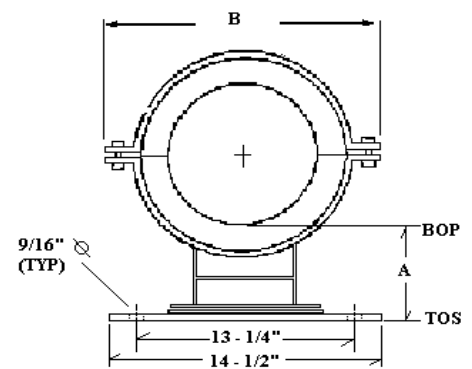

## Small Bore Pipe

PG-1 Axial Movement +/- 2"  
 PG-1 PLUS Axial Movement +/- 4-1/2"

PS-1  
 UN-Guided Slide

## Medium Bore Pipe

PG-2 Axial Movement +/- 2"  
 PG-2 PLUS Axial Movement +/- 4-1/2"

PS-2  
 UN-Guided Slide

## Large Bore Pipe

PG-3 Axial Movement +/- 2"  
 PG-3 PLUS Axial Movement +/- 4-1/2"

PS-3  
 UN-Guided Slide