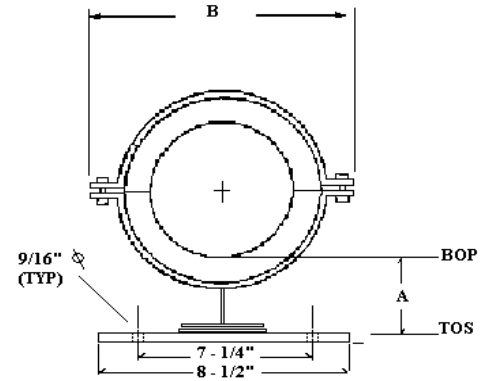

## Small Bore Pipe

PG-1 Axial Movement +/- 2"  
 PG-1 PLUS Axial Movement +/- 4-1/2"

PS-1  
 UN-Guided Slide