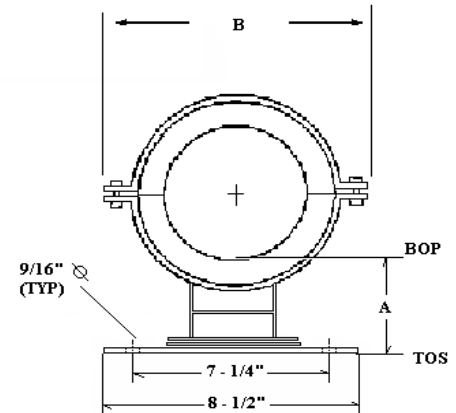

## Small Bore Pipe

PG-1 Axial Movement +/- 2"  
 PG-1 PLUS Axial Movement +/- 4-1/2"

PS-1  
 UN-Guided Slide

## Medium Bore Pipe

PG-2 Axial Movement +/- 2"  
 PG-2 PLUS Axial Movement +/- 4-1/2"

PS-2  
 UN-Guided Slide

## Large Bore Pipe

PG-3 Axial Movement +/- 2"  
 PG-3 PLUS Axial Movement +/- 4-1/2"

PS-3  
 UN-Guided Slide